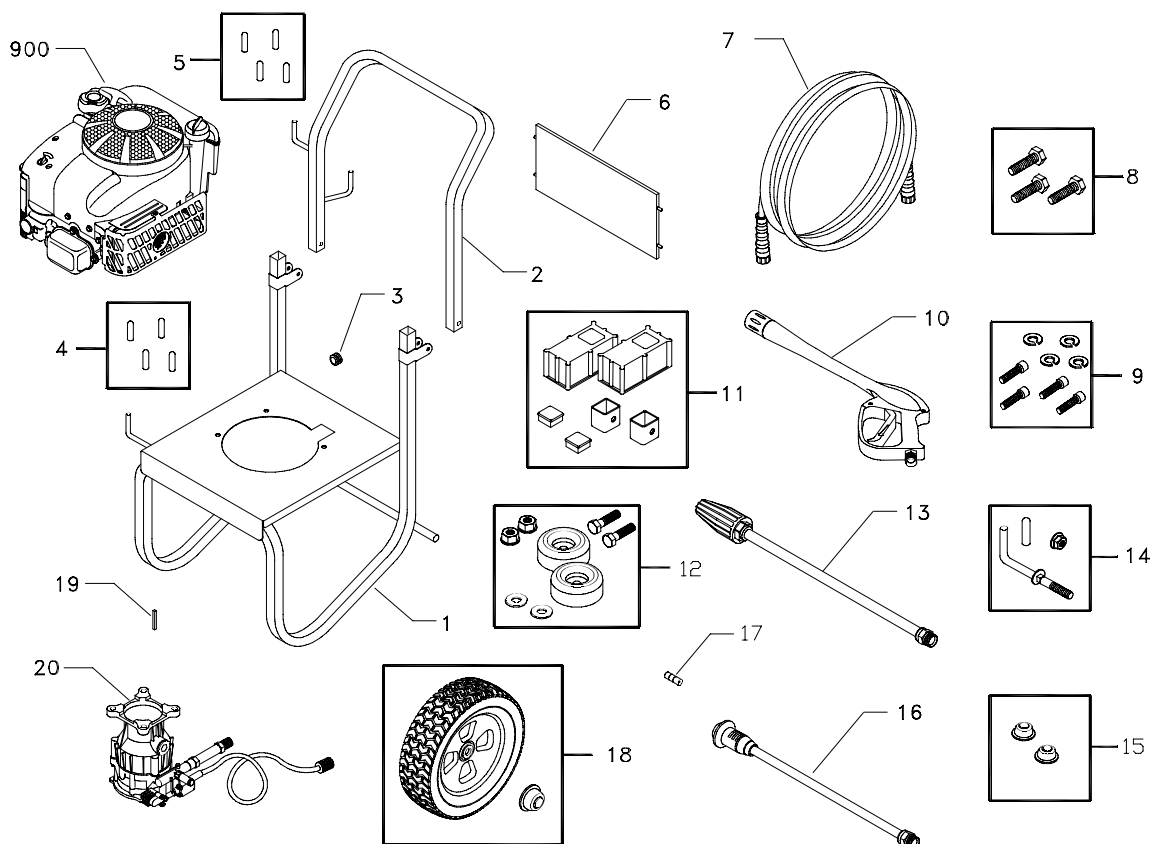

BPW2400

Parts List

Model No. HPP1778-0, BPW2400
IPL No. 192054GS Rev I (08/18/2003)

Pressure Washer

Item	Part #	Description	Item	Part #	Description
1	B190283GS	BASE	11	192140GS	KIT, Handle Connector
2	BB5653GS	HANDLE	12	192123GS	KIT, Vibration Mount
3	30809GS	GROMMET	13	185859CGS	WAND, Turbo Nozzle
4	192127GS	KIT, Vinyl Cap	14	192128GS	KIT, Hook
5	192126GS	KIT, Vinyl Cap	15	192125GS	KIT, Pushnut
6	B1631BGS	BILLBOARD	16	B3335AGS	WAND, Adjustable Nozzle
7	190249GS	HOSE	17	94804GS	ORIFICE
8	192133GS	KIT, Engine Mounting Hardware	18	192124GS	KIT, Wheel
9	192131GS	KIT, Pump Mounting Hardware	19	23139DGS	KEY
10	B3263GS	GUN	20	189942GS	ASSY, Pump
			900	Contact Engine Manufacturer

Items Not Shown

Part #	Description
191806GS	MANUAL, Owners
192054GS	MANUAL, Parts List
MS6600	MANUAL, Engine
192137GS	KIT, Decals
191922GS	KIT, Maintenance
192014GS	HOSE, Fitting
87815GS	GOGGLES
BB3061BGS	BOTTLE, Oil, Engine
190585GS	BOTTLE, Oil, Pump

Kits include all parts shown in frames.

Pump

Item	Part #	Description	Item	Part #	Description
1	190568GS	SEAL	76	21783GS	THERMAL RELIEF
3	190569GS	RETAINER RING	77	190585GS	OIL BOTTLE
9	190570GS	ENGINE ADAPTER & BEARING	A	190587GS	KIT,WOBBLE PLATE BEARING
19	190571GS	CAP, Oil	B	190588GS	KIT,WATER INLET, ANODIZED
23	190573GS	PISTON HOUSING	C	190589GS	KIT, OUTLET,ANODIZED
28	190574GS	MANIFOLD	D	190590GS	KIT, PISTON
29	190575GS	O-RING	E	190591GS	KIT, CHECK VALVES
30	190576GS	SCREW,Venturi	F	190592GS	KIT, INLET CHECK
34	190577GS	CONNECTION, Chem Inlet	G	190593GS	KIT,CHEMICAL INJECTION
45	190578GS	PIN	H	190594GS	KIT, UNLOADER
46	190579GS	VALVE, Seat Plate Brass	J	189971GS	KIT, CHEMICAL HOSE
47	190580GS	VALVE, Seat Stainless	K	190595GS	KIT, SEAL SET
62	190581GS	CAP	L	190596GS	KIT, HEAD BRASS
68	190582GS	BALL, SS			
69	190584GS	O-RING			