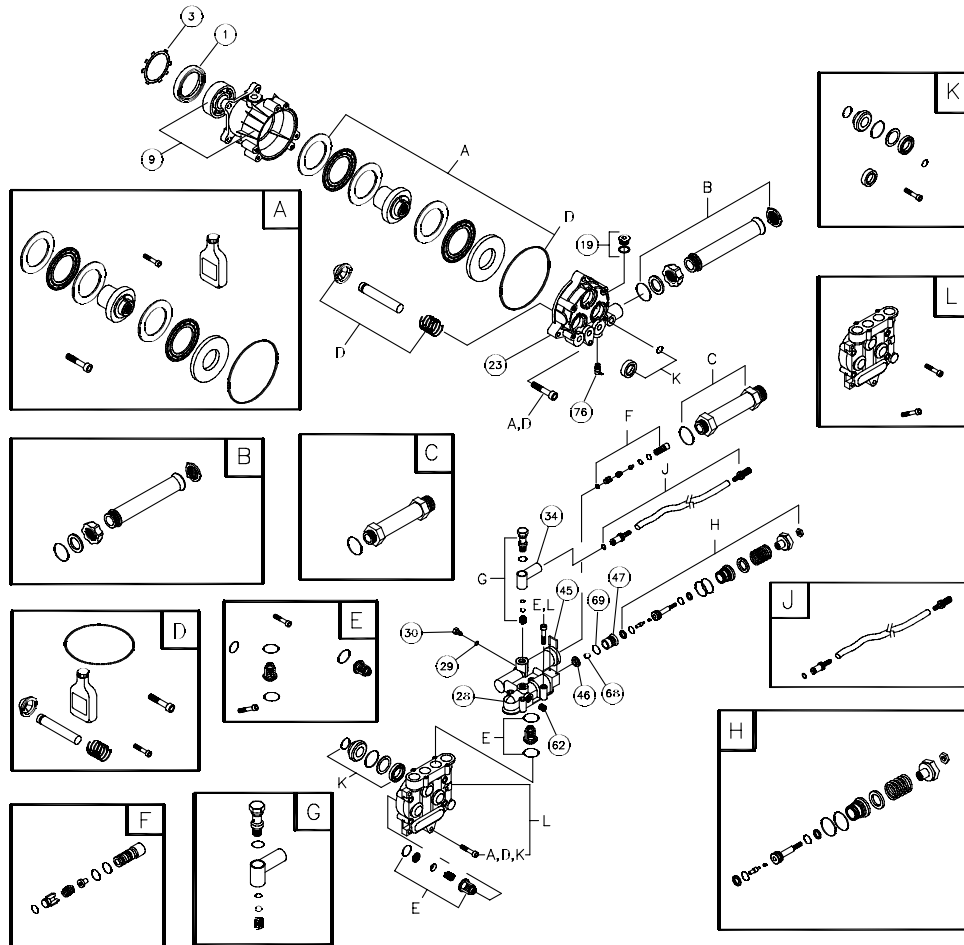

BPW2400

Parts List

Model No. HPP1778-0, BPW2400
IPL No. 192054GS Rev I (08/18/2003)

Pressure Washer

Item	Part #	Description	Item	Part #	Description
1	B190283GS	BASE	11	192140GS	KIT, Handle Connector
2	BB5653GS	HANDLE	12	192123GS	KIT, Vibration Mount
3	30809GS	GROMMET	13	185859CGS	WAND, Turbo Nozzle
4	192127GS	KIT, Vinyl Cap	14	192128GS	KIT, Hook
5	192126GS	KIT, Vinyl Cap	15	192125GS	KIT, Pushnut
6	B1631BGS	BILLBOARD	16	B3335AGS	WAND, Adjustable Nozzle
7	190249GS	HOSE	17	94804GS	ORIFICE
8	192133GS	KIT, Engine Mounting Hardware	18	192124GS	KIT, Wheel
9	192131GS	KIT, Pump Mounting Hardware	19	23139DGS	KEY
10	B3263GS	GUN	20	189942GS	ASSY, Pump
			900	Contact Engine Manufacturer

Items Not Shown

Part #	Description
191806GS	MANUAL, Owners
192054GS	MANUAL, Parts List
MS6600	MANUAL, Engine
192137GS	KIT, Decals
191922GS	KIT, Maintenance
192014GS	HOSE, Fitting
87815GS	GOGGLES
BB3061BGS	BOTTLE, Oil, Engine
190585GS	BOTTLE, Oil, Pump

Kits include all parts shown in frames.

Pump

Item	Part #	Description	Item	Part #	Description
1	190568GS	SEAL	76	21783GS	THERMAL RELIEF
3	190569GS	RETAINER RING	77	190585GS	OIL BOTTLE
9	190570GS	ENGINE ADAPTER & BEARING	A	190587GS	KIT,WOBBLE PLATE BEARING
19	190571GS	CAP, Oil	B	190588GS	KIT,WATER INLET, ANODIZED
23	190573GS	PISTON HOUSING	C	190589GS	KIT, OUTLET,ANODIZED
28	190574GS	MANIFOLD	D	190590GS	KIT, PISTON
29	190575GS	O-RING	E	190591GS	KIT, CHECK VALVES
30	190576GS	SCREW,Venturi	F	190592GS	KIT, INLET CHECK
34	190577GS	CONNECTION, Chem Inlet	G	190593GS	KIT,CHEMICAL INJECTION
45	190578GS	PIN	H	190594GS	KIT, UNLOADER
46	190579GS	VALVE, Seat Plate Brass	J	189971GS	KIT, CHEMICAL HOSE
47	190580GS	VALVE, Seat Stainless	K	190595GS	KIT, SEAL SET
62	190581GS	CAP	L	190596GS	KIT, HEAD BRASS
68	190582GS	BALL, SS			
69	190584GS	O-RING			