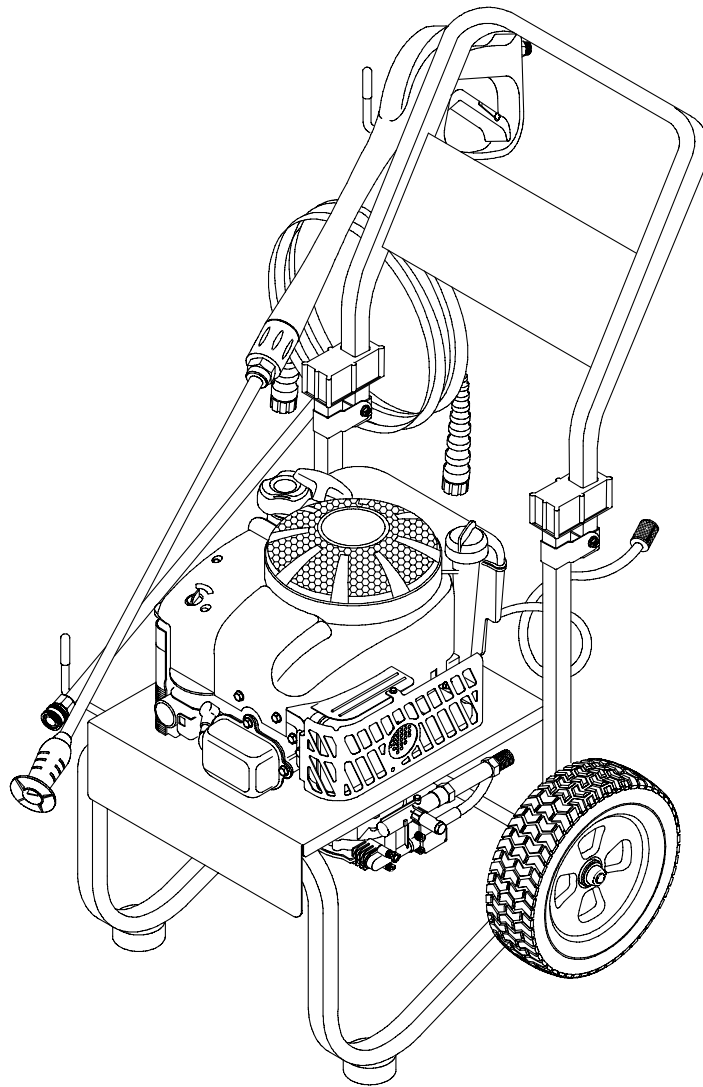

BPW2400

Parts List

Model No. HPP1778-0, BPW2400
IPL No. 192054GS Rev I (08/18/2003)

Pressure Washer

Item	Part #	Description	Item	Part #	Description
1	B190283GS	BASE	11	192140GS	KIT, Handle Connector
2	BB5653GS	HANDLE	12	192123GS	KIT, Vibration Mount
3	30809GS	GROMMET	13	185859CGS	WAND, Turbo Nozzle
4	192127GS	KIT, Vinyl Cap	14	192128GS	KIT, Hook
5	192126GS	KIT, Vinyl Cap	15	192125GS	KIT, Pushnut
6	B1631BGS	BILLBOARD	16	B3335AGS	WAND, Adjustable Nozzle
7	190249GS	HOSE	17	94804GS	ORIFICE
8	192133GS	KIT, Engine Mounting Hardware	18	192124GS	KIT, Wheel
9	192131GS	KIT, Pump Mounting Hardware	19	23139DGS	KEY
10	B3263GS	GUN	20	189942GS	ASSY, Pump
			900	Contact Engine Manufacturer

Items Not Shown

Part #	Description
191806GS	MANUAL, Owners
192054GS	MANUAL, Parts List
MS6600	MANUAL, Engine
192137GS	KIT, Decals
191922GS	KIT, Maintenance
192014GS	HOSE, Fitting
87815GS	GOGGLES
BB3061BGS	BOTTLE, Oil, Engine
190585GS	BOTTLE, Oil, Pump

Kits include all parts shown in frames.

Pump

Item	Part #	Description	Item	Part #	Description
1	190568GS	SEAL	76	21783GS	THERMAL RELIEF
3	190569GS	RETAINER RING	77	190585GS	OIL BOTTLE
9	190570GS	ENGINE ADAPTER & BEARING	A	190587GS	KIT,WOBBLE PLATE BEARING
19	190571GS	CAP, Oil	B	190588GS	KIT,WATER INLET, ANODIZED
23	190573GS	PISTON HOUSING	C	190589GS	KIT, OUTLET,ANODIZED
28	190574GS	MANIFOLD	D	190590GS	KIT, PISTON
29	190575GS	O-RING	E	190591GS	KIT, CHECK VALVES
30	190576GS	SCREW,Venturi	F	190592GS	KIT, INLET CHECK
34	190577GS	CONNECTION, Chem Inlet	G	190593GS	KIT,CHEMICAL INJECTION
45	190578GS	PIN	H	190594GS	KIT, UNLOADER
46	190579GS	VALVE, Seat Plate Brass	J	189971GS	KIT, CHEMICAL HOSE
47	190580GS	VALVE, Seat Stainless	K	190595GS	KIT, SEAL SET
62	190581GS	CAP	L	190596GS	KIT, HEAD BRASS
68	190582GS	BALL, SS			
69	190584GS	O-RING			